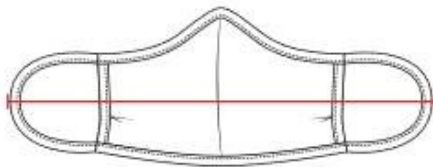

SPECIFICATIONS

| Color | | | S/M | L/XL | |
|---|--|--|------|------|--|
| Piece Weight measured in pounds | | | 0.03 | 0.03 | |
| Spec Length measured in inches | | | 5.5 | 6.25 | |
| Spec Width measured in inches | | | 13.5 | 14.5 | |

HOW TO MEASURE

LENGTH

Measured from top to bottom of mask at center front.

WIDTH

Measured across center of mask from ear loop to ear loop.